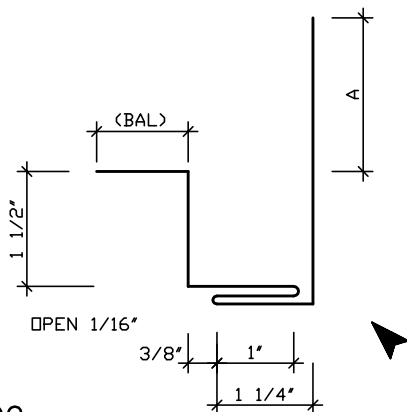

FLASHINGS AND TRIMS FOR THE URBAN ACCENT PANEL

INDUSTRIAL BASE FLASHING #108
5" GIRTH

J TRIM TYPE 1, #701
9" GIRTH
(TRIM TO 8")

OUTSIDE CORNER #704
18" GIRTH
(TRIM TO 15")

INSIDE CORNER #705
18" GIRTH
(TRIM TO 15")

WINDOW & DOOR FLASHING #706
A+7"=GIRTH

J TRIM TYPE 2, #707
6" GIRTH

JAMB #709
A+8"=GIRTH

1418 rue Michael St.
Ottawa, Ont., Canada K1B 3R2
Tel: (613) 746-3206
Fax: (613) 746-0445
Wats Line: 1-800-267-0860
E-mail: info@idealroofing.ca