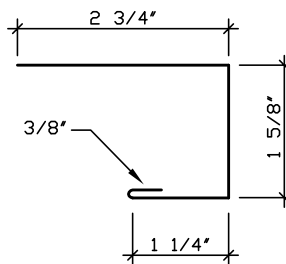

FLASHINGS AND TRIMS FOR THE URBAN ACCENT PANEL

INDUSTRIAL BASE FLASHING #108
5" GIRTH

J TRIM TYPE 1, #701
9" GIRTH
(TRIM TO 8")

OUTSIDE CORNER #704
18" GIRTH
(TRIM TO 15")

INSIDE CORNER #705
18" GIRTH
(TRIM TO 15")

WINDOW & DOOR FLASHING #706
A+7"=GIRTH

J TRIM TYPE 2, #707
6" GIRTH

JAMB #709
A+8"=GIRTH

1418 rue Michael St.
Ottawa, Ont., Canada K1B 3R2
Tel: (613) 746-3206
Fax: (613) 746-0445
Wats Line: 1-800-267-0860
E-mail: info@idealroofing.ca