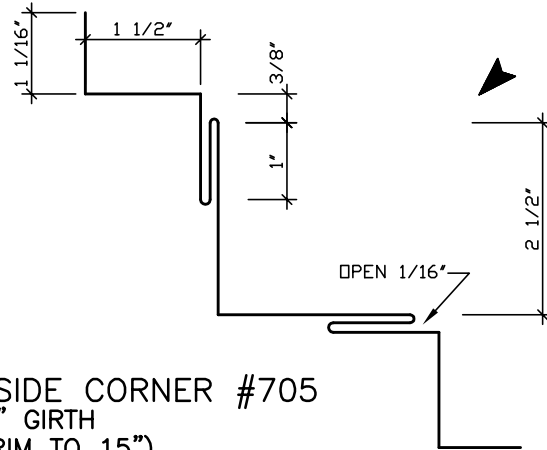

FLASHINGS AND TRIMS FOR THE URBAN ACCENT PANEL

INDUSTRIAL BASE FLASHING #108
5" GIRTH

J TRIM TYPE 1, #701
9" GIRTH
(TRIM TO 8")

OUTSIDE CORNER #704
18" GIRTH
(TRIM TO 15")

INSIDE CORNER #705
18" GIRTH
(TRIM TO 15")

WINDOW & DOOR FLASHING #706
A+7"=GIRTH

J TRIM TYPE 2, #707
6" GIRTH

JAMB #709
A+8"=GIRTH

1418 rue Michael St.
Ottawa, Ont., Canada K1B 3R2
Tel: (613) 746-3206
Fax: (613) 746-0445
Wats Line: 1-800-267-0860
E-mail: info@idealroofing.ca