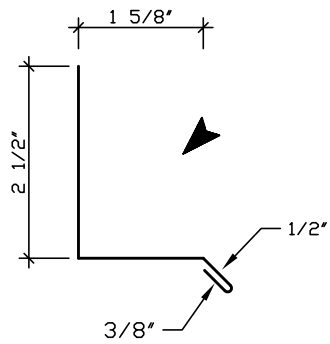

FLASHINGS AND TRIMS FOR THE URBAN ACCENT PANEL

INDUSTRIAL BASE FLASHING #108
5" GIRTH

J TRIM TYPE 1, #701
9" GIRTH
(TRIM TO 8")

OUTSIDE CORNER #704
18" GIRTH
(TRIM TO 15")

INSIDE CORNER #705
18" GIRTH
(TRIM TO 15")

WINDOW & DOOR FLASHING #706
A+7"=GIRTH

J TRIM TYPE 2, #707
6" GIRTH

JAMB #709
A+8"=GIRTH

1418 rue Michael St.
Ottawa, Ont., Canada K1B 3R2
Tel: (613) 746-3206
Fax: (613) 746-0445
Wats Line: 1-800-267-0860
E-mail: info@idealroofing.ca