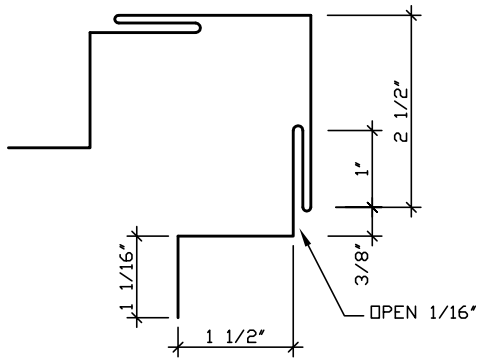

FLASHINGS AND TRIMS FOR THE URBAN ACCENT PANEL

INDUSTRIAL BASE FLASHING #108
5" GIRTH

J TRIM TYPE 1, #701
9" GIRTH
(TRIM TO 8")

OUTSIDE CORNER #704
18" GIRTH
(TRIM TO 15")

INSIDE CORNER #705
18" GIRTH
(TRIM TO 15")

WINDOW & DOOR FLASHING #706
A+7"=GIRTH

J TRIM TYPE 2, #707
6" GIRTH

JAMB #709
A+8"=GIRTH

1418 rue Michael St.
Ottawa, Ont., Canada K1B 3R2
Tel: (613) 746-3206
Fax: (613) 746-0445
Wats Line: 1-800-267-0860
E-mail: info@idealroofing.ca