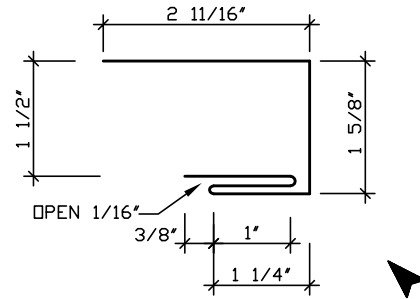

FLASHINGS AND TRIMS FOR THE URBAN ACCENT PANEL

INDUSTRIAL BASE FLASHING #108
5" GIRTH

J TRIM TYPE 1, #701
9" GIRTH
(TRIM TO 8")

OUTSIDE CORNER #704
18" GIRTH
(TRIM TO 15")

INSIDE CORNER #705
18" GIRTH
(TRIM TO 15")

WINDOW & DOOR FLASHING #706
A+7"=GIRTH

J TRIM TYPE 2, #707
6" GIRTH

JAMB #709
A+8"=GIRTH

1418 rue Michael St.
Ottawa, Ont., Canada K1B 3R2
Tel: (613) 746-3206
Fax: (613) 746-0445
Wats Line: 1-800-267-0860
E-mail: info@idealroofing.ca