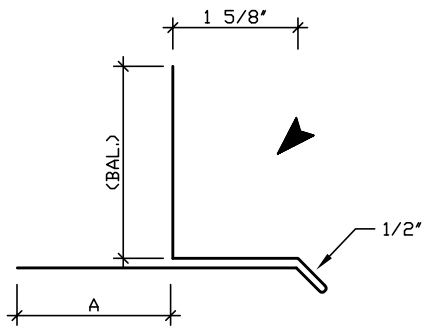

FLASHINGS AND TRIMS FOR THE URBAN ACCENT PANEL

INDUSTRIAL BASE FLASHING #108
5" GIRTH

J TRIM TYPE 1, #701
9" GIRTH
(TRIM TO 8")

OUTSIDE CORNER #704
18" GIRTH
(TRIM TO 15")

INSIDE CORNER #705
18" GIRTH
(TRIM TO 15")

WINDOW & DOOR FLASHING #706
A+7"=GIRTH

J TRIM TYPE 2, #707
6" GIRTH

JAMB #709
A+8"=GIRTH

1418 rue Michael St.
Ottawa, Ont., Canada K1B 3R2
Tel: (613) 746-3206
Fax: (613) 746-0445
Wats Line: 1-800-267-0860
E-mail: info@idealroofing.ca