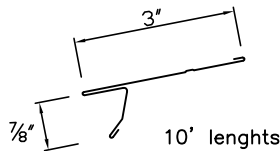

LIBERTY CAP

10' lengths, 15" girth

RIDGE ROLL

10' lengths, 12" girth

RIDGE VENT

-10' lengths with mesh filter.
-provides 86 sq. inches of opening per piece,
-End Caps available.

LOW PROFILE VENTILATOR

-4' lengths,
-provides 1.95 sq. feet of opening per piece,
-available in galvanized, galvalume and White,
(special order for other pre-painted finishes)

FOAM CLOSURE STRIPS

for Security, Pocket, Diamond, Laurentian, Ameri-Caná, Canadiana, 7/8" Corrugated and Industrial profiles.

METAL CLOSURES

VALLEYS

-10' lengths,
-available girths: 18", 24" and 36".

standard type valley

"W" type valley

STARTER FOR SHINGLES

"SNO-GEM"

(clear)

snow guard

"IDEAL GUARD"

snow guard

-In stock: 2 hole brackets (special order for some colours)
-Also available, on special order, 1, 3 and 4 hole brackets.
-#14 x 2" screws metal-wood, with washers, are included.