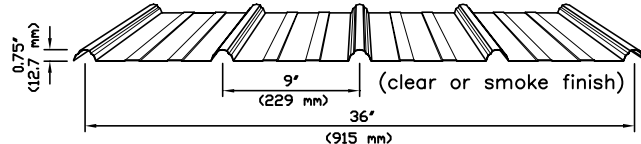

*High Temp. Silicone #8 fits 7" to 13" dia.

**Retrofit #802 fits 2" to 7-1/4" dia.

FIBREGLASS PANELS

8', 10' and 12' lengths

for Security, Pocket, Diamond, Ameri-Caná, Canadiana, Vee-Rib, Industrial-Metro and Utility profiles.

POLYCARBONATE PANELS

8', 12' and 16' lengths

BUTYL TAPE

(30' roll)

SEALANT TAPE
Foam
(50' roll)

50' ROLLS

TOUCH UP PAINT

1 Gallon (special order)